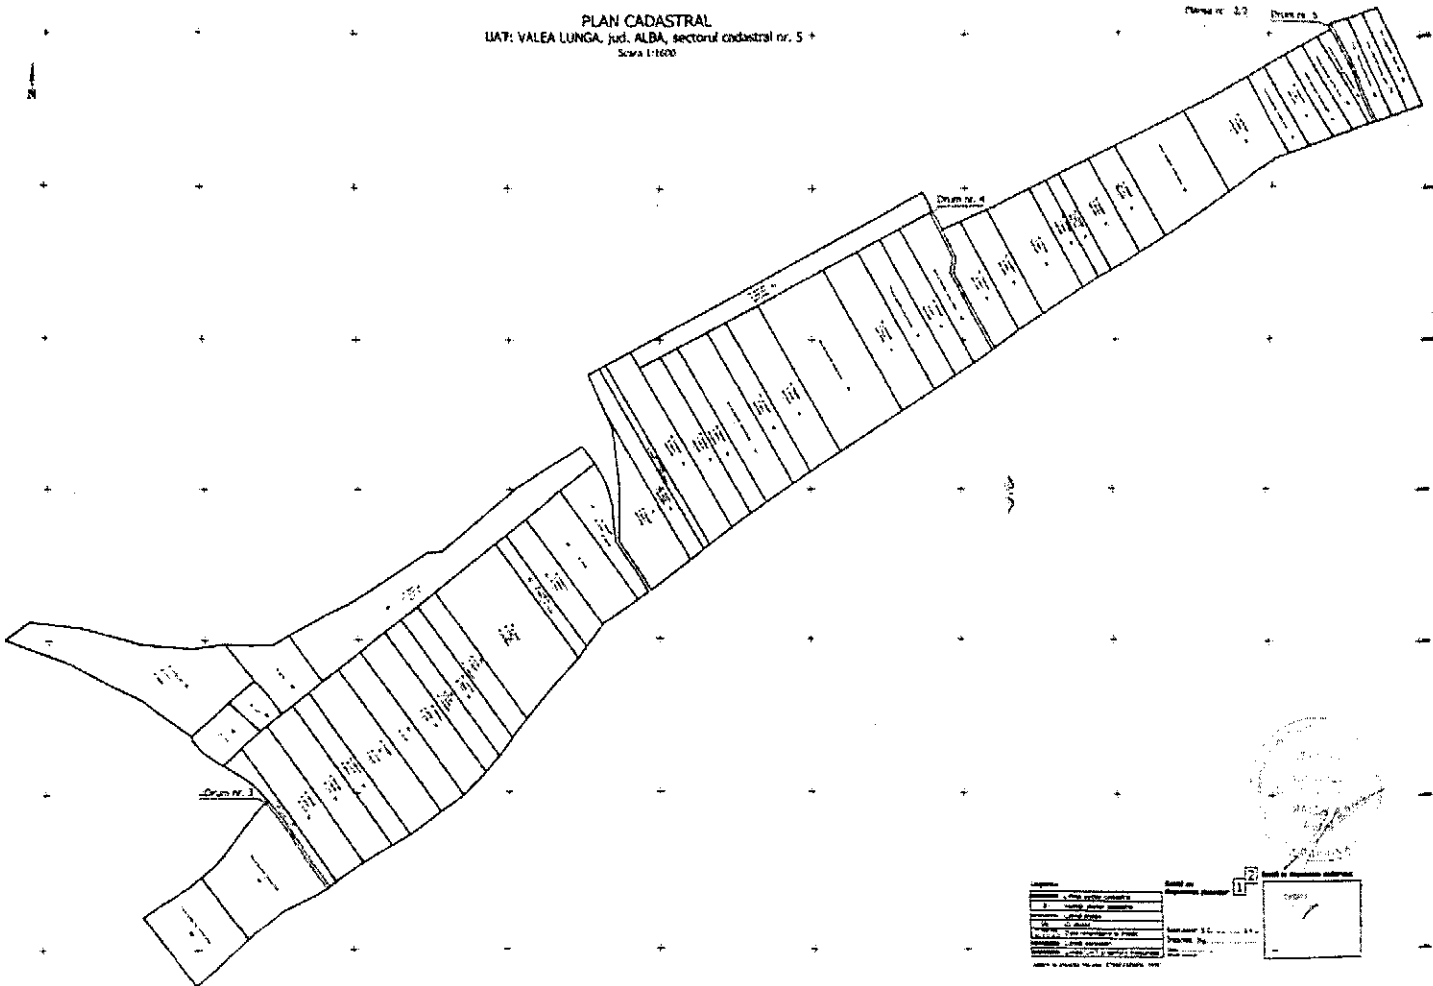

PLAN CADASTRAL
LUA7: VALEA LUNGA, jud. ALBA, sectorul cadastral nr. 5
Scara 1:1600

Plan nr. 2/2

Date: _____	
Scale: 1:1600	
Drawing No: _____	
Project No: _____	
Sheet No: _____	
Total Sheets: _____	
Drawing Title: PLAN CADASTRAL	
Drawing Content: LUA7: VALEA LUNGA, jud. ALBA, sectorul cadastral nr. 5	
Drawing Date: _____	
Drawing Author: _____	
Drawing Checker: _____	
Drawing Approver: _____	
Drawing Status: _____